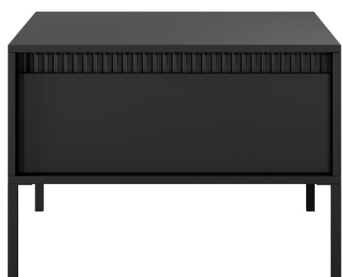

GENERAL INFORMATION

Body: laminated chipboard E05, 16 mm

Body color: black

Front: laminated chipboard E05, 16 mm

+ MDF board 18 mm

Front color: black

HDF: white

Rim: ABS, in the color of the board

Handle: none, push-to-open

Legs: metal, black color

Hinges: inset / twin

Drawer guides: ball guides, full extension

HDF drawer: white

A - high commode 3d - W 103,5 / H 123,4 / D 39,5 cm

B - commode 153 2d3s - W 153,5 / H 81,4 / D 39,5 cm

C - commode 187 2d3s - W 187,1 / H 81,4 / D 39,5 cm

INFORMATION

The collection presented in this offer is the property of Meble Laski Kaczorowska Sp.k. This card is not an offer within the meaning of the Civil Code. The manufacturer reserves the right to make structural changes to the offered furniture, without changing the overall character. The dimensions given may be slightly changed. All dimensions given are external dimensions and are given in centimeters. Due to different monitor settings, the colors on offer may slightly differ from the colors of the furniture.

D - rtv table 153 2d - W 153,5 / H 53,4 / D 39,5 cm

E - rtv table 187 2d - W 187,1 / H 53,4 / D 39,5 cm

F - coffee table 1s - W 68 / H 48,4 / D 68 cm

INFORMATION

The collection presented in this offer is the property of Meble Laski Kaczorowska Sp.k. This card is not an offer within the meaning of the Civil Code. The manufacturer reserves the right to make structural changes to the offered furniture, without changing the overall character. The dimensions given may be slightly changed. All dimensions given are external dimensions and are given in centimeters. Due to different monitor settings, the colors on offer may slightly differ from the colors of the furniture.