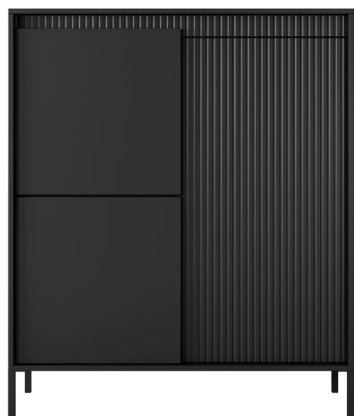

GENERAL INFORMATION

Body: laminated chipboard E05, 16 mm

Body color: black

Front: laminated chipboard E05, 16 mm

+ MDF board 18 mm

Front color: black

HDF: white

Rim: ABS, in the color of the board

Handle: none, push-to-open

Legs: metal, black color

Hinges: inset / twin

Drawer guides: ball guides, full extension

HDF drawer: white

A - high commode 3d - W 103,5 / H 123,4 / D 39,5 cm

B - commode 153 2d3s - W 153,5 / H 81,4 / D 39,5 cm

C - commode 187 2d3s - W 187,1 / H 81,4 / D 39,5 cm

INFORMATION

The collection presented in this offer is the property of Meble Laski Kaczorowska Sp.k. This card is not an offer within the meaning of the Civil Code. The manufacturer reserves the right to make structural changes to the offered furniture, without changing the overall character. The dimensions given may be slightly changed. All dimensions given are external dimensions and are given in centimeters. Due to different monitor settings, the colors on offer may slightly differ from the colors of the furniture.